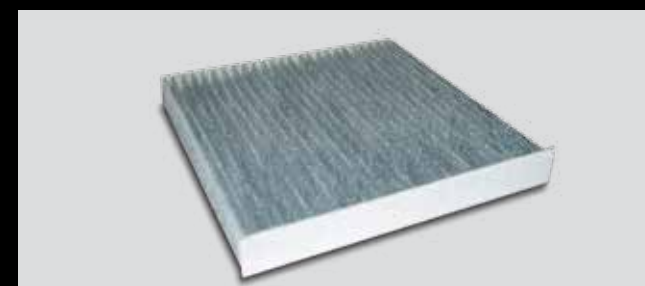

Cabin Filter (Charcoal type)

- Reduces particulates from entering car interior.
- An additional charcoal layer to absorb odour.
- Cleaner airflow.

Part Number
999-40014-70001

Price
WM : RM 35.00
EM : RM 36.00