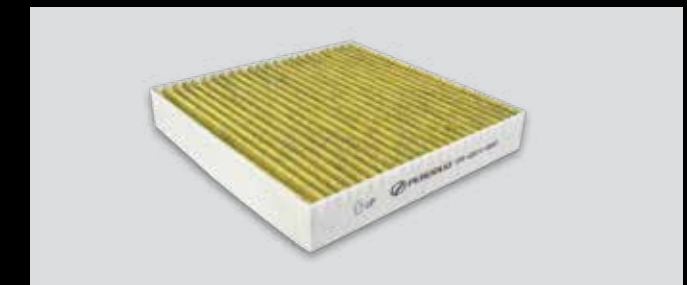

Cabin Air Filter

- Active carbon layer to absorb gases to improve air quality.
- Filter dust, pollen and mould spores.
- Anti-bacterial layer to improve cabin hygiene.

Part Number
999-40014-40001

Price
WM : RM 37.00
EM : RM 38.00