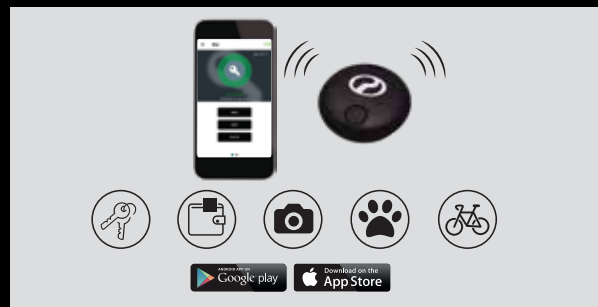

Smart Tracker

Find personal belongings easily.

Part Number	Price
999-89742-00000	WM : RM 42.00 EM : RM 43.00