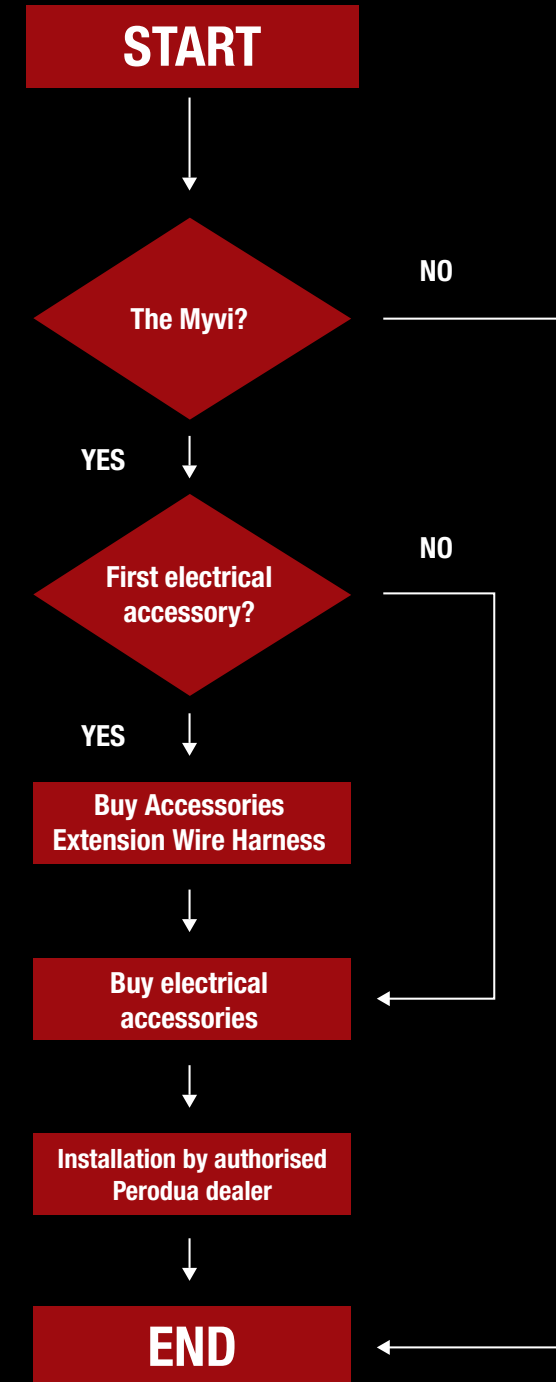

ILLUMINATION

LED Scuff Plates

Heighten visibility for when you enter and exit the car.

Note:
Accessories Extension Wire Harness is required for this product and sold separately. For more information, refer to the "Electrical Accessories" page.

Part Number
99900-51A02

Price
WM : RM 290.00
EM : RM 294.00

Floor Lighting

Provides a warm and personalised interior ambience.

Note:
• Accessories Extension Wire Harness is required for this product and sold separately. For more information, refer to the "Electrical Accessories" page.

Part Number
99900-51A01

Price
WM : RM 255.00
EM : RM 258.00

ELECTRICAL ACCESSORIES

Accessories Extension Wire Harness

Part Number
99900-51A09

Price
WM : RM 60.00
EM : RM 61.00

Functions of an Accessories Extension Wire Harness:

- Connects your electrical accessories securely without the use of a wire-tap method. A wire-tap method is dangerous and will void your warranty.
- First-time buyers of our electrical accessories are required to buy an accessories extension wire harness.

Terms & Conditions

- Using original GearUp® electrical accessories will not void the warranty of the car. Accessories warranty is 1 year.
- Do not attempt to install the accessories yourself. Please head to any authorised Perodua Service Centre nationwide. Perodua shall not be liable for any loss or damages arising directly or indirectly from your attempt to install the accessories yourself.