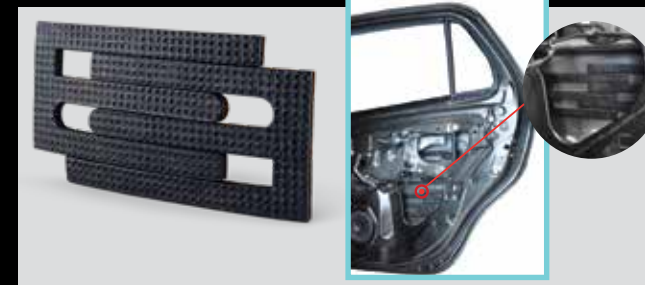

Vibratile

- Absorbs noise from outside.
- Solid sound during door closing.
- Enhances sound quality.
- Dampens panel vibration.
- Enhances driving comfort.
- Flexible installation.

Part Number
999-10160-00000

Price
WM : RM 320.00
EM : RM 324.00