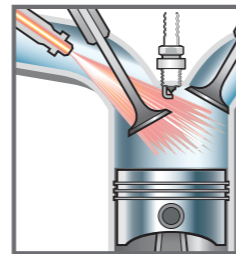

HOW IT WORKS:

- Removes deposits accumulated inside an engine (injection nozzles, combustion chambers, intake valves & spark plugs).
- Prevents poor combustion.
- Restores engine performance.
- Contains Friction Modifier (FM) which enables smoother piston movement.
- Protects engine from frictional wear.