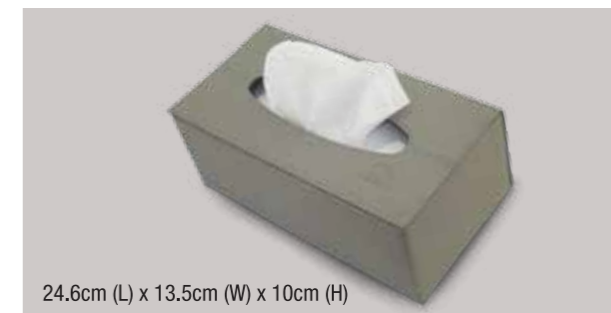

24.6cm (L) x 13.5cm (W) x 10cm (H)

Leather Tissue Box

Stylish decoration for your average tissue box.

Part Number	Price
999-10132-00000	WM : RM 60.00 EM : RM 61.00