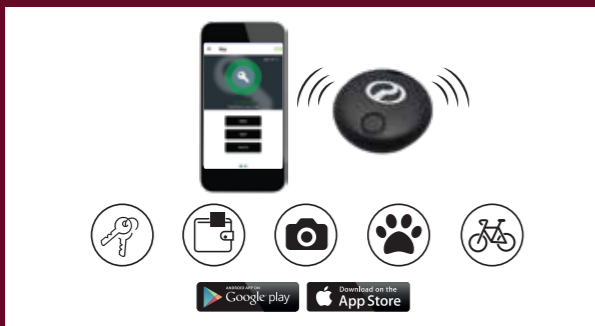

Smart Tracker

Enables you to find personal belongings easily.

Part Number	Price
999-89742-00000	WM : RM 42.00 EM : RM 43.00