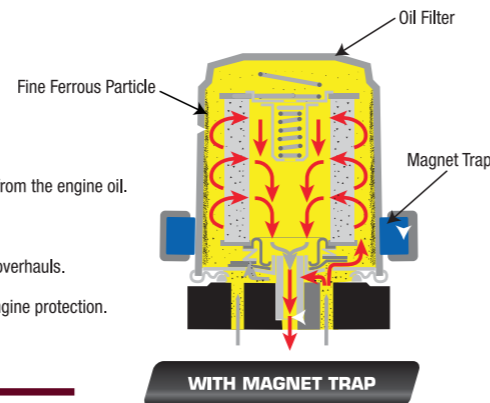

GENERAL ACCESSORIES

Magnet Trap

Keeps engine oil cleaner and protects engine.

Part Number
999-40016-10000

Price
WM : RM63.00
EM : RM64.00

HOW IT WORKS:

- Traps fine ferrous particles from the engine oil.
- Maintains cleaner oil.
- Prevents expensive engine overhauls.
- Affordable investment for engine protection.