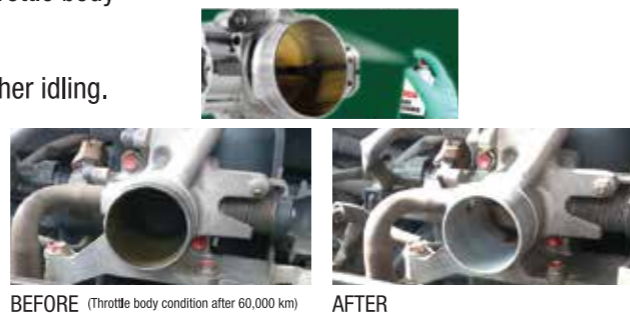

Throttle Body Cleaner

- Cleans dirt, gum and varnish from the throttle body and intake port area.
- Lubricates the throttle plate.
- Restores air flow performance for smoother idling.

Part Number
999-52000-81000

Price
WM : RM42.00
EM : RM43.00