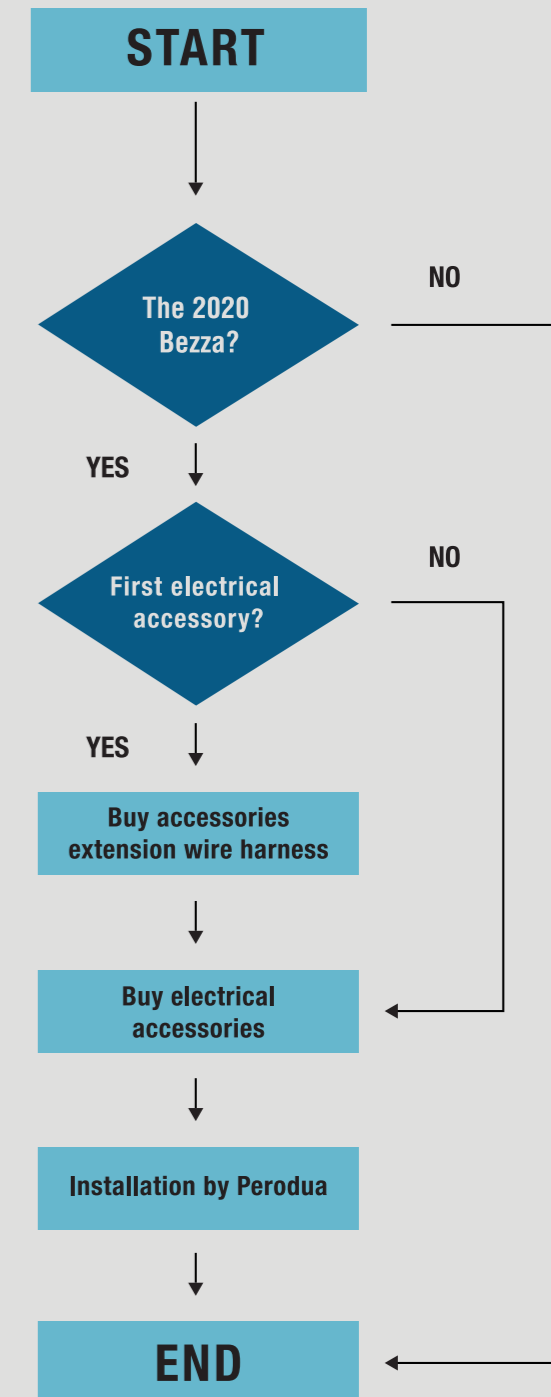

ELECTRICAL ACCESSORIES

Accessories Extension Wire Harness

Part Number 999-42R09-00000

Price
WM : RM60.00
EM : RM61.00

Functions of an Accessories Extension Wire Harness:

- Connects your electrical accessories securely without the use of wire-tap method (dangerous and will void your warranty).
- First-time buyers of our electrical accessories are required to buy an accessories extension wire harness.