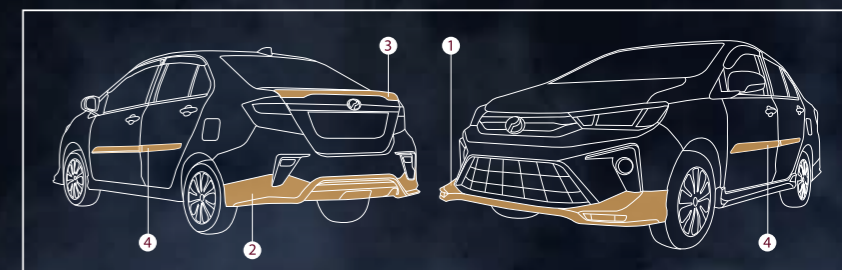

2. Rear Bumper Kit

PACKAGE DEALS

GearUp® FOR THE BEST VALUE.

Stylish Package

Indulge your bolder side with this package to give your Bezza a sharp, edgy look.

Part Number
999-42R10-00XXX

Price
WM : RM 2,150.00
EM : RM 2,194.00

1. **Notes:**
2. XXX refers to colour code.
   - R67 Garnet Red is available for X and AV variants only.
   - Light guides will light up when Ignition is on and turn off when Ignition is off.

1. Front Bumper Kit with Light Guides