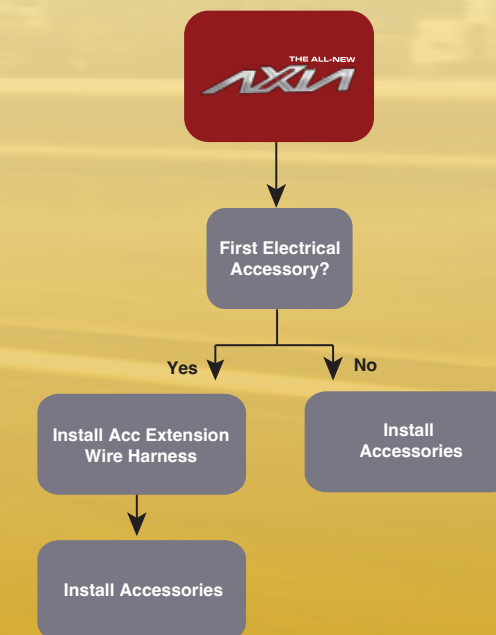

Prices are inclusive of labour cost and SST. Prices are subject to change. Actual accessories may differ from photographs.