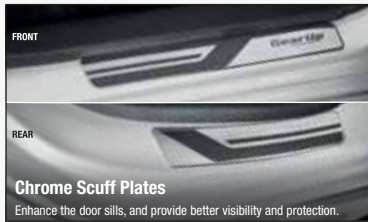

Rear Spoiler

Chrome Scuff Plates

Part Number
999-10195-00000

Price
WM : RM 150.00 | EM : RM 153.00