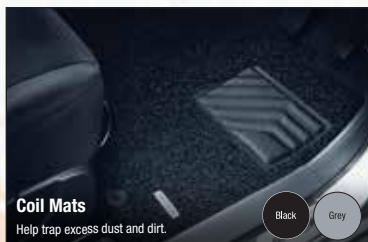

Luggage Tray

Coil Mats

Help trap excess dust and dirt.

Black

Grey

Part Number
Black (MT): 999-63R04-00000
Grey (MT): 999-93R07-00000

Price
WM : RM 155.00 | EM : RM 158.00