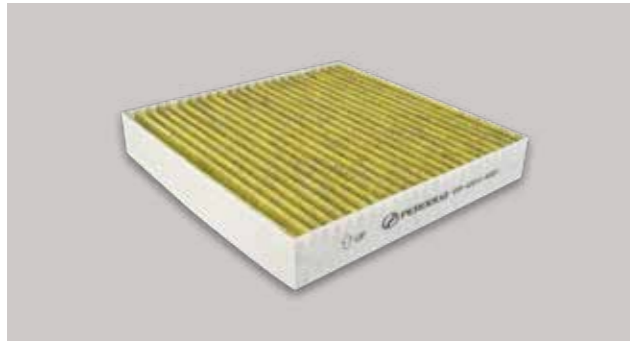

GENERAL ACCESSORIES

Cabin Air Filter

- Active carbon layer to absorb gases to improve air quality.
- Filter dust, pollen, mold spores.
- Anti-bacterial layer to improve cabin hygiene.

Part Number 999-40014-40001
Price
WM : RM 37.00
EM : RM 38.00