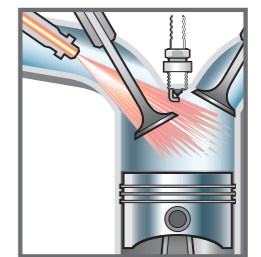

Evaporator Cleaner

Cleans air conditioners by eliminating mould, bacteria, odour and other harmful micro-organisms.

Part Number 999-52000-70000

Price
WM : RM 90.00
EM : RM 91.00