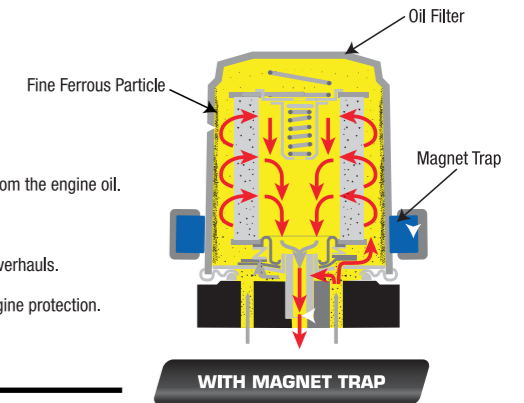

Part Number 999-10117-00000
Price
WM : RM 40.00
EM : RM 41.00

Magnet Trap

Keeps engine oil cleaner and protects engine.

Part Number 999-40016-10000

Price
WM : RM 63.00
EM : RM 64.00

HOW IT WORKS:

- Traps fine ferrous particles from the engine oil.
- Maintains cleaner oil.
- Prevents expensive engine overhauls.
- Affordable investment for engine protection.