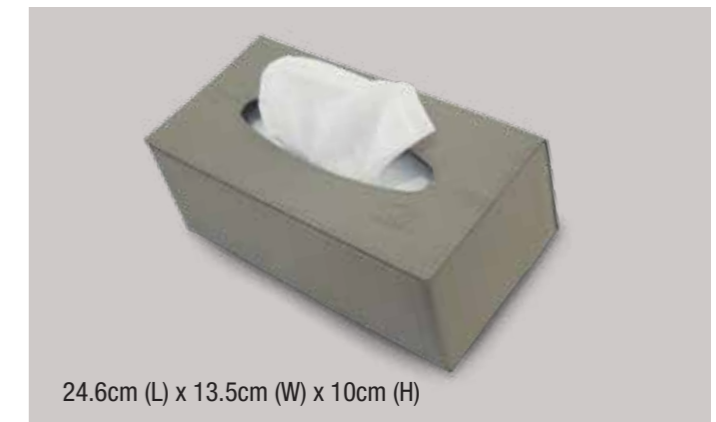

Leather Tissue Box

Stylish decoration for your average tissue box.

Part Number	Price
999-10132-00000	WM : RM 60.00 EM : RM 61.00

Door Edge Protector

Protects your doors from unsightly scratches.

Part Number	Price
999-20010-10000	WM : RM 30.00 EM : RM 31.00