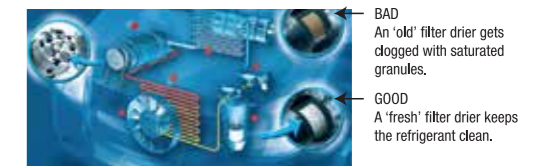

Evaporator Cleaner

Cleans air conditioners by eliminating mould, bacteria, odour and other harmful micro-organisms.

Part Number 999-52000-70000

Price
WM : RM 90.00
EM : RM 91.00

HOW IT WORKS:

Refrigerants must be recharged regularly to maintain compressor at its best performance.

Over a period of time, a dirty filter can lead to mould and poor air quality.

Throttle Body Cleaner

- Cleans dirt, gum and varnish from the throttle body and intake port area.
- Lubricates the throttle plate.
- Restores airflow performance for smoother idling.