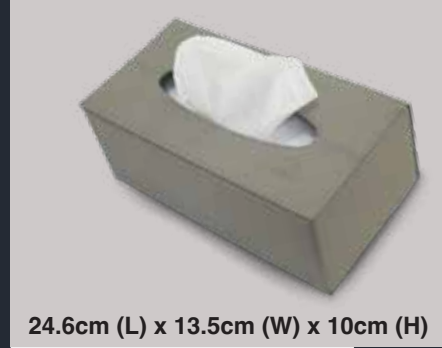

24.6cm (L) x 13.5cm (W) x 10cm (H)

LEATHER TISSUE BOX

Stylish decoration for your average tissue box.

PART NUMBER 999-10132-00000
PRICE
WM : RM 60.00
EM : RM 61.00