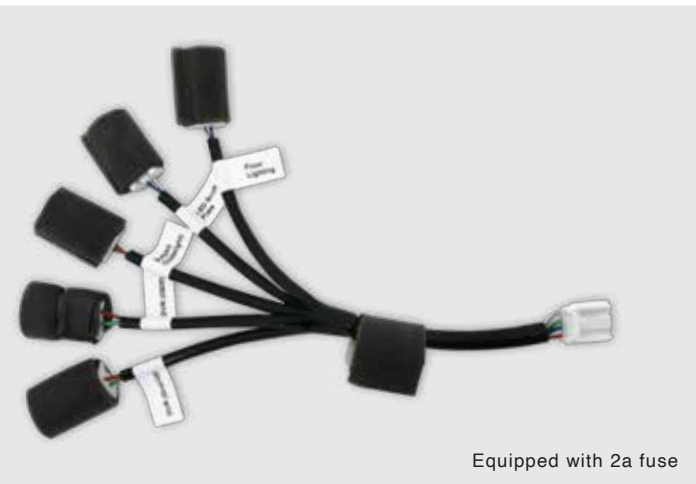

TERMS & CONDITIONS

- Using original GearUp® electrical accessories will not void the warranty of the car. Accessories warranty is 1 year.
- Do not attempt to install the accessories yourself. Please head to any authorised Perodua Authorised Outlets. Perodua shall not be liable for any loss or damages arising directly or indirectly from your attempt to install the accessories yourself.