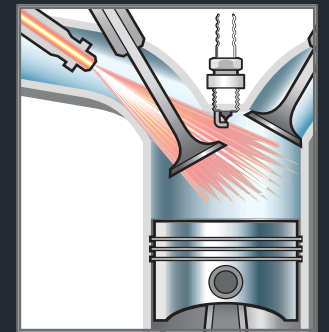

GENERAL ACCESSORIES

*For model with Eco Idle system

MAINTENANCE-FREE BATTERY

- Does not require battery water to be added.
- Minimises corrosion.

PART NUMBER 99900-40002
PRICE
WM : RM 365.00
EM : RM 370.00

Note: Available in January 2023

SILICONE WIPER

Ensures greater visibility.
Twice as durable as a normal wiper.

PART NUMBER 99900-30103
PRICE
WM : RM 78.00
EM : RM 80.00

300Amp

CABLE BOOSTER

Jump-starts your engine via battery interconnection during emergencies.

PART NUMBER 999-30031-00000
PRICE
WM : RM 45.00
EM : RM 46.00

MULTIPURPOSE CONTAINER

Holds small items like coins and candies in place.

PART NUMBER 999-10117-00000
PRICE
WM : RM 40.00
EM : RM 41.00

FIRE EXTINGUISHER

Extinguishes or controls a small fire.

PART NUMBER AF310-00R01-000
PRICE
WM : RM 56.00
EM : RM 57.00

24.6cm (L) x 13.5cm (W) x 10cm (H)

LEATHER TISSUE BOX

Stylish decoration for your average tissue box.

PART NUMBER 999-10132-00000
PRICE
WM : RM 60.00
EM : RM 61.00

HYDROPHOBIC FILM

Repels water droplets for optimal visibility in wet conditions.

PART NUMBER 999-11000-38R01
PRICE
WM : RM 15.00
EM : RM 16.00

BLIND SPOT MIRROR

Reduces blind spots with focused angle of reflection.

PART NUMBER 999-20049-10000
PRICE
WM : RM 60.00
EM : RM 61.00

FIRST AID KIT

Helps you respond quickly to minor injuries during emergencies.

PART NUMBER 999-C4870-00000
PRICE
WM : RM 33.50
EM : RM 34.00

GENERAL ACCESSORIES

MAGNET TRAP

Keeps engine oil cleaner and protects engine.

PART NUMBER 999-40016-10000

PRICE
WM : RM 63.00
EM : RM 64.00

HOW IT WORKS:

- Traps fine ferrous particles in the engine oil.
- Maintains cleaner oil.
- Prevents expensive engine overhauls.
- Affordable investment for engine protection.

INJECTOR CLEANER

Breaks down carbon build-up to keep your engine running smoothly.

PART NUMBER 999-53000-00001