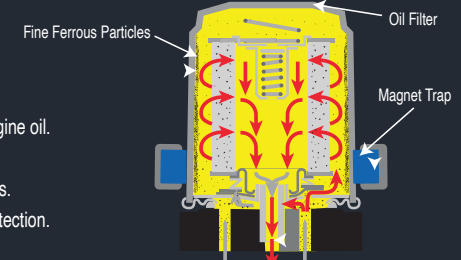

PART NUMBER 999-C4870-00000
PRICE
 WM : RM 33.50
 EM : RM 34.00

GENERAL ACCESSORIES

MAGNET TRAP

Keeps engine oil cleaner and protects engine.

PART NUMBER 999-40016-10000

PRICE
 WM : RM 63.00
 EM : RM 64.00

HOW IT WORKS:

- Traps fine ferrous particles in the engine oil.
- Maintains cleaner oil.
- Prevents expensive engine overhauls.
- Affordable investment for engine protection.

WITH MAGNET TRAP

INJECTOR CLEANER