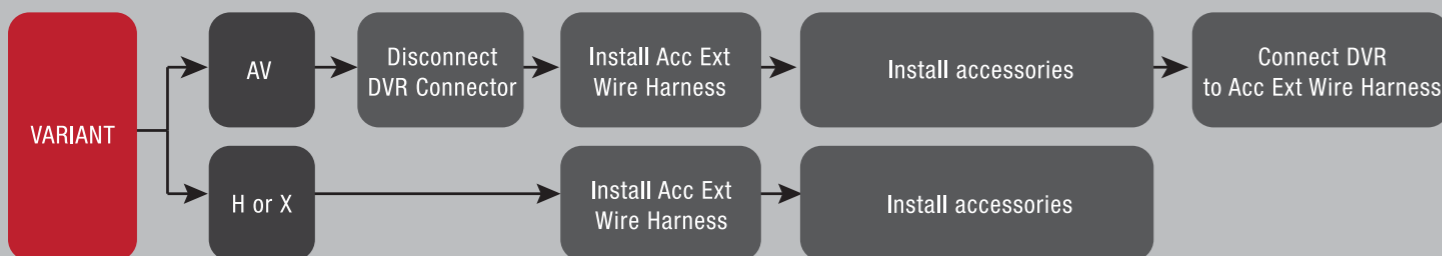

Terms & Conditions

- Using original GearUp® electrical accessories will not void the warranty of the car. Accessories warranty is 1 year.
- Do not attempt to install the accessories yourself. Please head to any authorised Perodua Service Centres nationwide. Perodua shall not be liable for any loss or damages arising directly or indirectly from your attempt to install the accessories yourself.

Prices are inclusive of labour cost and SST. Prices are subject to change. Actual accessories may differ from photographs.