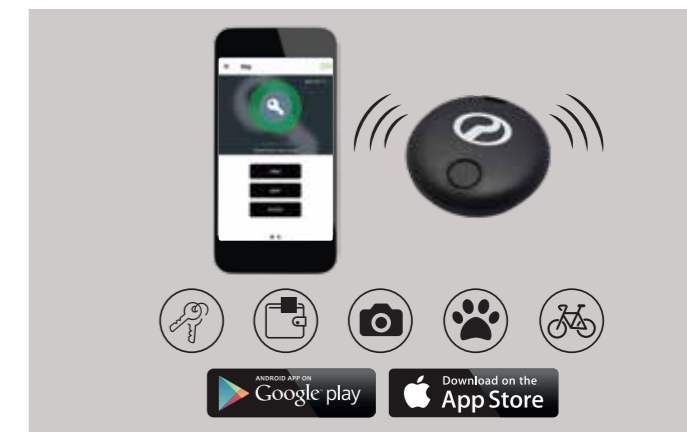

Smart Tracker

Enables you to find personal belongings easily.

Part Number	Price
999-89742-00000	WM : RM 42.00
	EM : RM 43.00