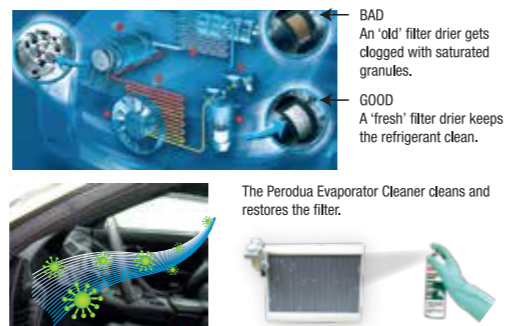

Part Number
999-53000-00001

Price
WM : RM 27.00
EM : RM 28.00

HOW IT WORKS:

- Removes deposits accumulated inside an engine (injection nozzles, combustion chambers, intake valves & spark plugs).
- Prevents poor combustion.
- Restores engine performance.
- Contains Friction Modifier (FM) which enables smoother piston movement.
- Protects engine from frictional wear.

Evaporator Cleaner

Cleans air conditioners by eliminating mould, bacteria, odour and other harmful micro-organisms.

Part Number
999-52000-70000

Price
WM : RM 90.00
EM : RM 91.00

HOW IT WORKS:

Refrigerants must be recharged regularly to maintain compressor at its best performance.

Over a period of time, a dirty filter can lead to mould and poor air quality.

Throttle Body Cleaner

- Cleans dirt, gum and varnish from the throttle body and intake port area.
- Lubricates the throttle plate.
- Restores airflow performance for smoother idling.