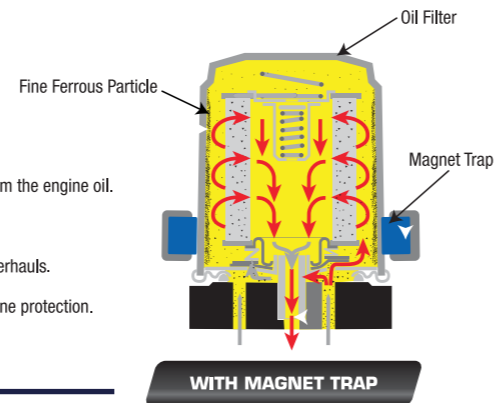

GENERAL ACCESSORIES

Magnet Trap

Keeps engine oil cleaner and protects engine.

Part Number
999-40016-10000

Price
WM : RM 63.00
EM : RM 64.00

HOW IT WORKS:

- Traps fine ferrous particles from the engine oil.
- Maintains cleaner oil.
- Prevents expensive engine overhauls.
- Affordable investment for engine protection.