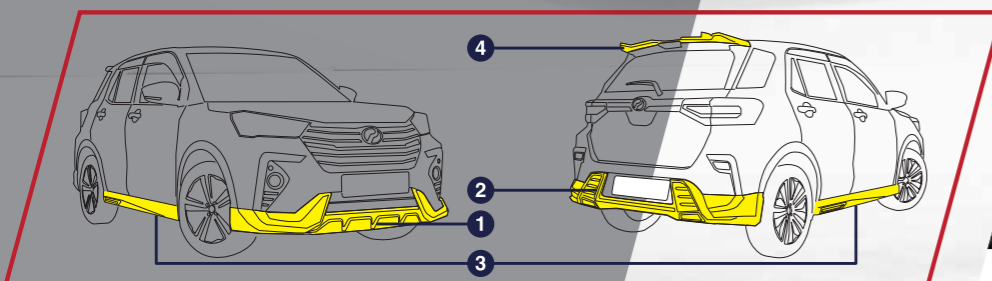

BLAZE BODYKIT

STYLE

GearUp® FOR IMPRESSIVE STYLING.

1. Front Bumper Kit with Light Guides

2. Rear Bumper Kit

3. Side Skirtings

4. Rear Spoiler

Part Number
99900-55R03-XX