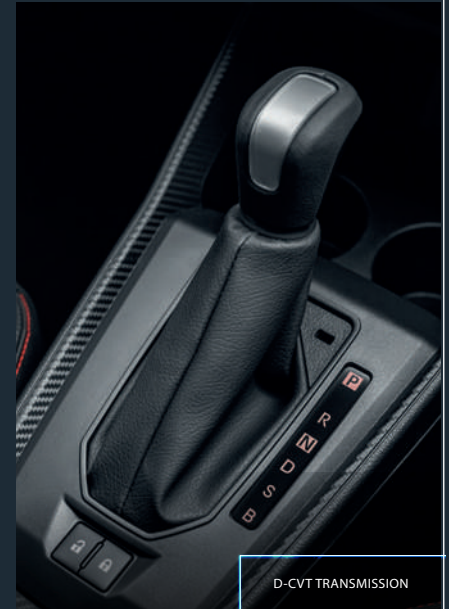

# DRIVABILITY

9" DISPLAY AUDIO WITH REVERSE CAMERA

7" TFT MULTI-INFO DISPLAY

DIGITAL AIR CONDITIONER CONTROLLER

SWITCH CONTROL AND POWER MODE DRIVE

SEMI BUCKET SEAT WITH SEMI-LEATHER AND STITCHING

D-CVT TRANSMISSION