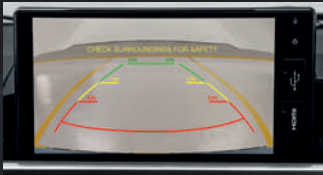

# DRIVABILITY

9" DISPLAY AUDIO WITH REVERSE CAMERA

7" TFT MULTI-INFO DISPLAY

DIGITAL AIR CONDITIONER CONTROLLER

SWITCH CONTROL AND POWER MODE DRIVE

SEMI BUCKET SEAT WITH SEMI-LEATHER AND STITCHING

D-CVT TRANSMISSION