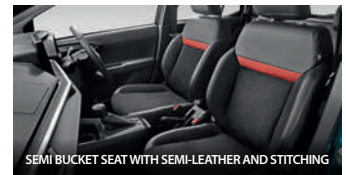

VARIANT COMPARISON

AV

- 6 Airbags
- Advanced Safety Assist (A.S.A.)
- Lane Departure Warning (LDW)
- Lane Departure Prevention (LDP)
- Blind-Spot Monitor (BSM)
- Rear Cross Traffic Alert (RCTA)
- Auto High Beam (AHB)
- Reverse Camera

SE

- ECO Idle
- Solar & Security Windows Film
- Daytime Running Lights (DRL)
- Front & Side Skirtings
- Rear Spoiler
- Digital Air Conditioner Controller
- Chrome Door Inside Handle
- Leather Gear Knob
- Anti-Snatch Hook
- Shopping Hooks

X

- Front Corner Sensors
- LED Headlamps
- Auto ON/OFF Headlamps
- Key Free Entry
- Push Start/Stop Button
- Tilt Steering
- Headlamp Leveling (Manual Control)
- Rear Cup Holder
- Speakers (2 Front and 2 Rear)

G

- 2 Airbags
- Rear Sensors
- 14" Alloy Rims
- Halogen Headlamps
- Auto OFF Headlamps
- 4.2" LCD Multi-Info Display
- Standard Audio with MP3 & Bluetooth
- Speakers (2 Front)